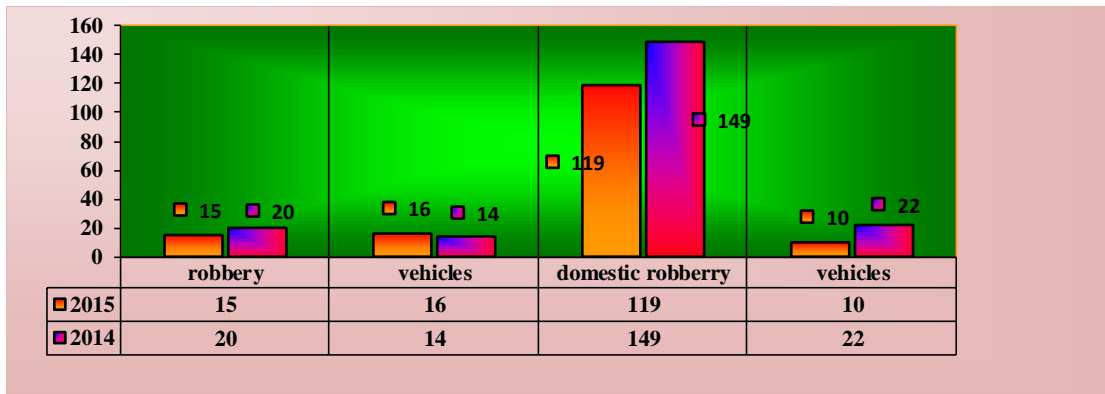

REGIONAL POLICE DEPARTMENT - VELIKO TURNOVO – CRIMES REVEALED