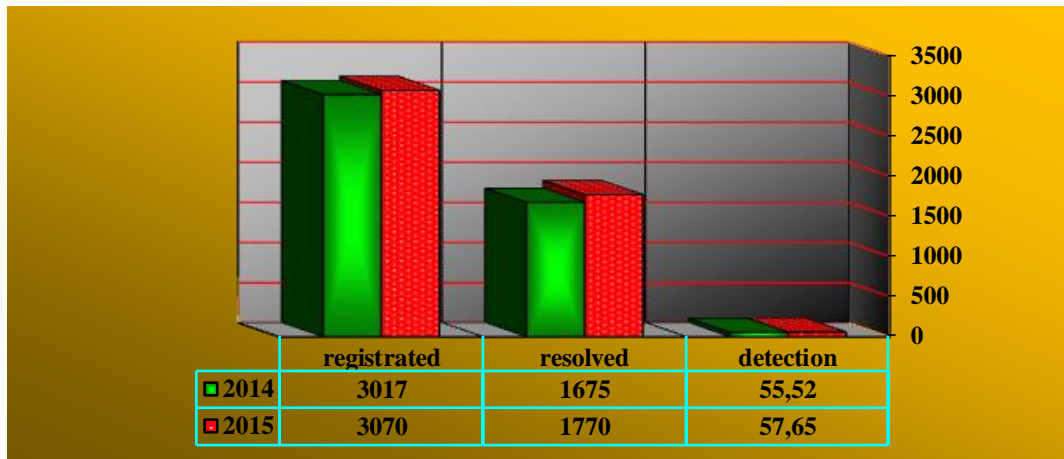

APPLICATION - PARAGRAPH 10

REGISTERED AND REVEALED CRIMES  
REGIONAL POLICE DIRECTORATE VELIKO TURNOVO

TOTAL	ROBBERY		VEHICLES		DOMESTIC ROBBERY		VEHICLES	
	2014 г.	2015 г.	2014 г.	2015 г.	2014 г.	2015 г.	2014 г.	2015 г.
MADE	32	21	39	37	306	279	86	86
RESOLVED	20	15	14	16	149	119	27	22
% RESOLVED	62.50	71.43	35.90	43.24	48.69	43.65	31.40	25.58