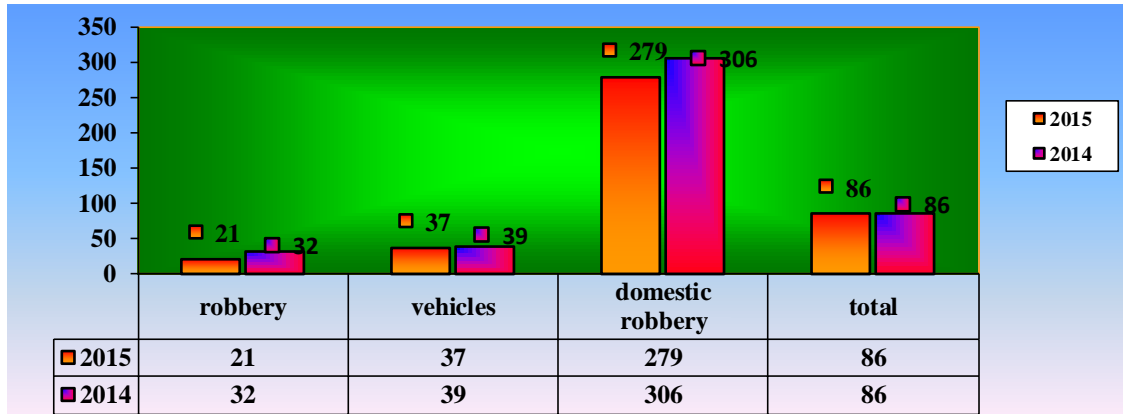

APPLICATION - PARAGRAPH 10

REGISTERED AND REVEALED CRIMES  
REGIONAL POLICE DIRECTORATE VELIKO TURNOVO

TOTAL	ROBBERY		VEHICLES		DOMESTIC ROBBERY		VEHICLES	
	2014 г.	2015 г.	2014 г.	2015 г.	2014 г.	2015 г.	2014 г.	2015 г.
MADE	32	21	39	37	306	279	86	86
RESOLVED	20	15	14	16	149	119	27	22
% RESOLVED	62.50	71.43	35.90	43.24	48.69	43.65	31.40	25.58

**REGIONAL POLICE DEPARTMENT - VELIKO TURNOVO – CRIMES COMMITTED**

**REGIONAL POLICE DEPARTMENT - VELIKO TURNOVO – CRIMES REVEALED**